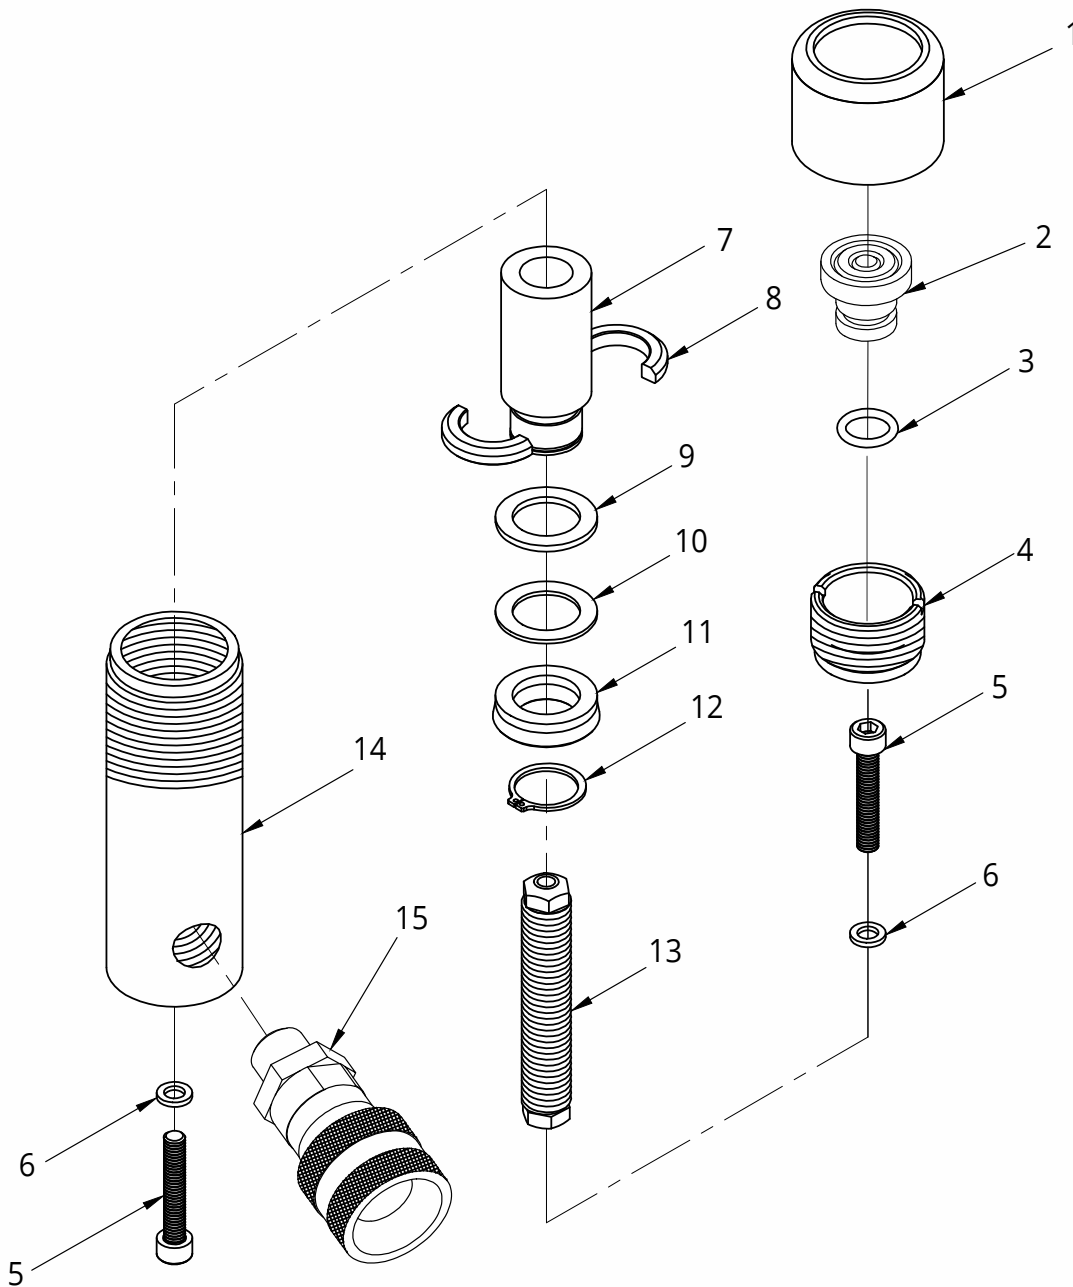

Model: C5-X

SINGLE ACTING SPRING RETURN CYLINDER

PART LIST

PowerX International, LLC
21860 Watertown Road
Waukesha, WI 53186
Ph: (414) 988-6202

Repair Parts List

Item	Description	Qty.	Part Number				
			C5-1	C5-3	C5-5	C5-7	C5-9
1	Rubber Protective Cover	1	PSV-C001	PSV-C001	PSV-C001	PSV-C001	PSV-C001
2	Saddle	1	PSV-C002	PSV-C002	PSV-C002	PSV-C002	PSV-C002
3	Saddle Ring	1	PSV-C003	PSV-C003	PSV-C003	PSV-C003	PSV-C003
4	Stop Ring	1	PSV-C004	PSV-C004	PSV-C004	PSV-C004	PSV-C004
5	Screw	2	PSV-C005	PSV-C005	PSV-C005	PSV-C005	PSV-C005
6	Copper Washer *	2	PSV-C006	PSV-C006	PSV-C006	PSV-C006	PSV-C006
7	Piston Rod	1	PSV-C007	PSV-C016	PSV-C019	PSV-C022	PSV-C025
8	2-Piece Rod Bearing	1	PSV-C008	PSV-C008	PSV-C008	PSV-C008	PSV-C008
9	Piston Washer *	1	PSV-C009	PSV-C009	PSV-C009	PSV-C009	PSV-C009
10	Back-Up Ring *	1	PSV-C010	PSV-C010	PSV-C010	PSV-C010	PSV-C010
11	U-Cup *	1	PSV-C011	PSV-C011	PSV-C011	PSV-C011	PSV-C011
12	Retaining Ring	1	PSV-C012	PSV-C012	PSV-C012	PSV-C012	PSV-C012
13	Retracting Spring	1	PSV-C013	PSV-C017	PSV-C020	PSV-C023	PSV-C026
14	Cylinder Body	1	PSV-C014	PSV-C018	PSV-C021	PSV-C024	PSV-C027
15	Coupler	1	PSV-C015	PSV-C015	PSV-C015	PSV-C015	PSV-C015

* Denotes items included in the PXRPK-C5 repair kit