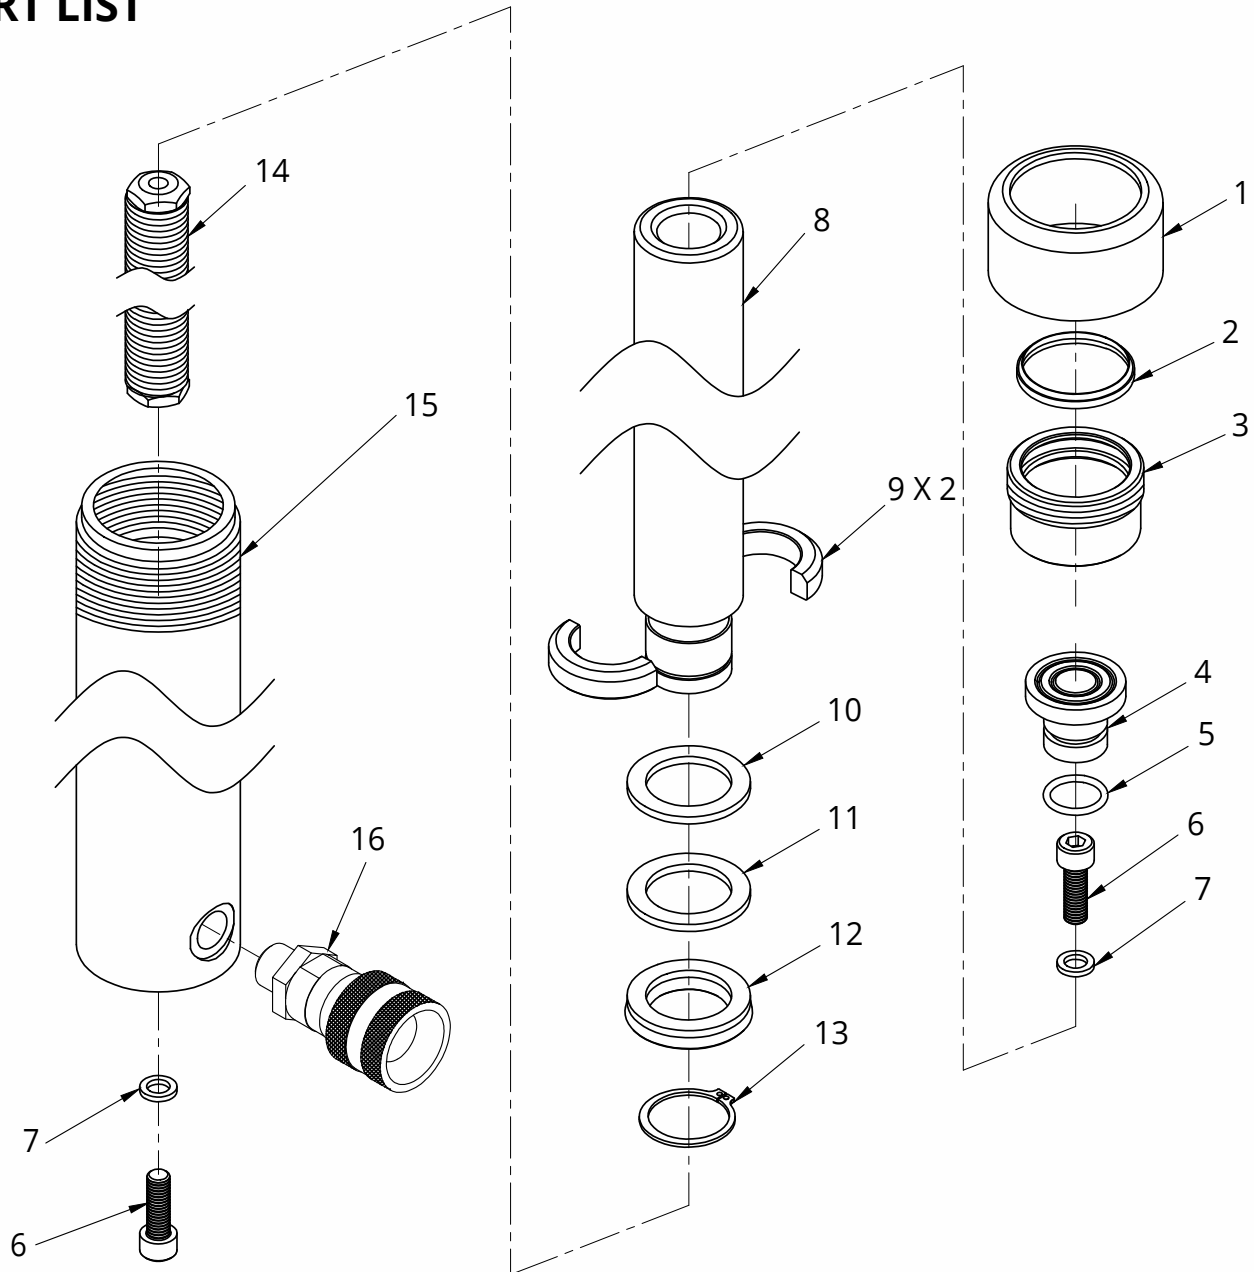

PowerX International, LLC
21860 Watertown Road
Waukesha, WI 53186
Ph: (414) 988-6202

Model: C15-X

SINGLE ACTING SPRING RETURN CYLINDER

PART LIST

PowerX International, LLC
21860 Watertown Road
Waukesha, WI 53186
Ph: (414) 988-6202

Repair Parts List

Item	Description	Qty.	Part Number			
			C15-2	C15-4	C15-6	C15-8
1	Rubber Protective Cover	1	PSV-C064	PSV-C064	PSV-C064	PSV-C064
2	Wiper *	1	PSV-C065	PSV-C065	PSV-C065	PSV-C065
3	Stop Ring	1	PSV-C066	PSV-C066	PSV-C066	PSV-C066
4	Saddle	1	PSV-C067	PSV-C067	PSV-C067	PSV-C067
5	Saddle Ring	1	PSV-C068	PSV-C068	PSV-C068	PSV-C068
6	Screw	2	PSV-C069	PSV-C069	PSV-C069	PSV-C069
7	Copper Washer *	2	PSV-C070	PSV-C070	PSV-C070	PSV-C070
8	Piston Rod	1	PSV-C071	PSV-C079	PSV-C082	PSV-C085
9	2-Piece Rod Bearing	1	PSV-C072	PSV-C072	PSV-C072	PSV-C072
10	Piston Washer *	1	PSV-C073	PSV-C073	PSV-C073	PSV-C073
11	Back-Up Ring *	1	PSV-C074	PSV-C074	PSV-C074	PSV-C074
12	U-Cup *	1	PSV-C075	PSV-C075	PSV-C075	PSV-C075
13	Retaining Ring	1	PSV-C076	PSV-C076	PSV-C076	PSV-C076
14	Retracting Spring	1	PSV-C077	PSV-C080	PSV-C083	PSV-C086
15	Cylinder Body	1	PSV-C078	PSV-C081	PSV-C084	PSV-C087
16	Coupler	1	PSV-C015	PSV-C015	PSV-C015	PSV-C015