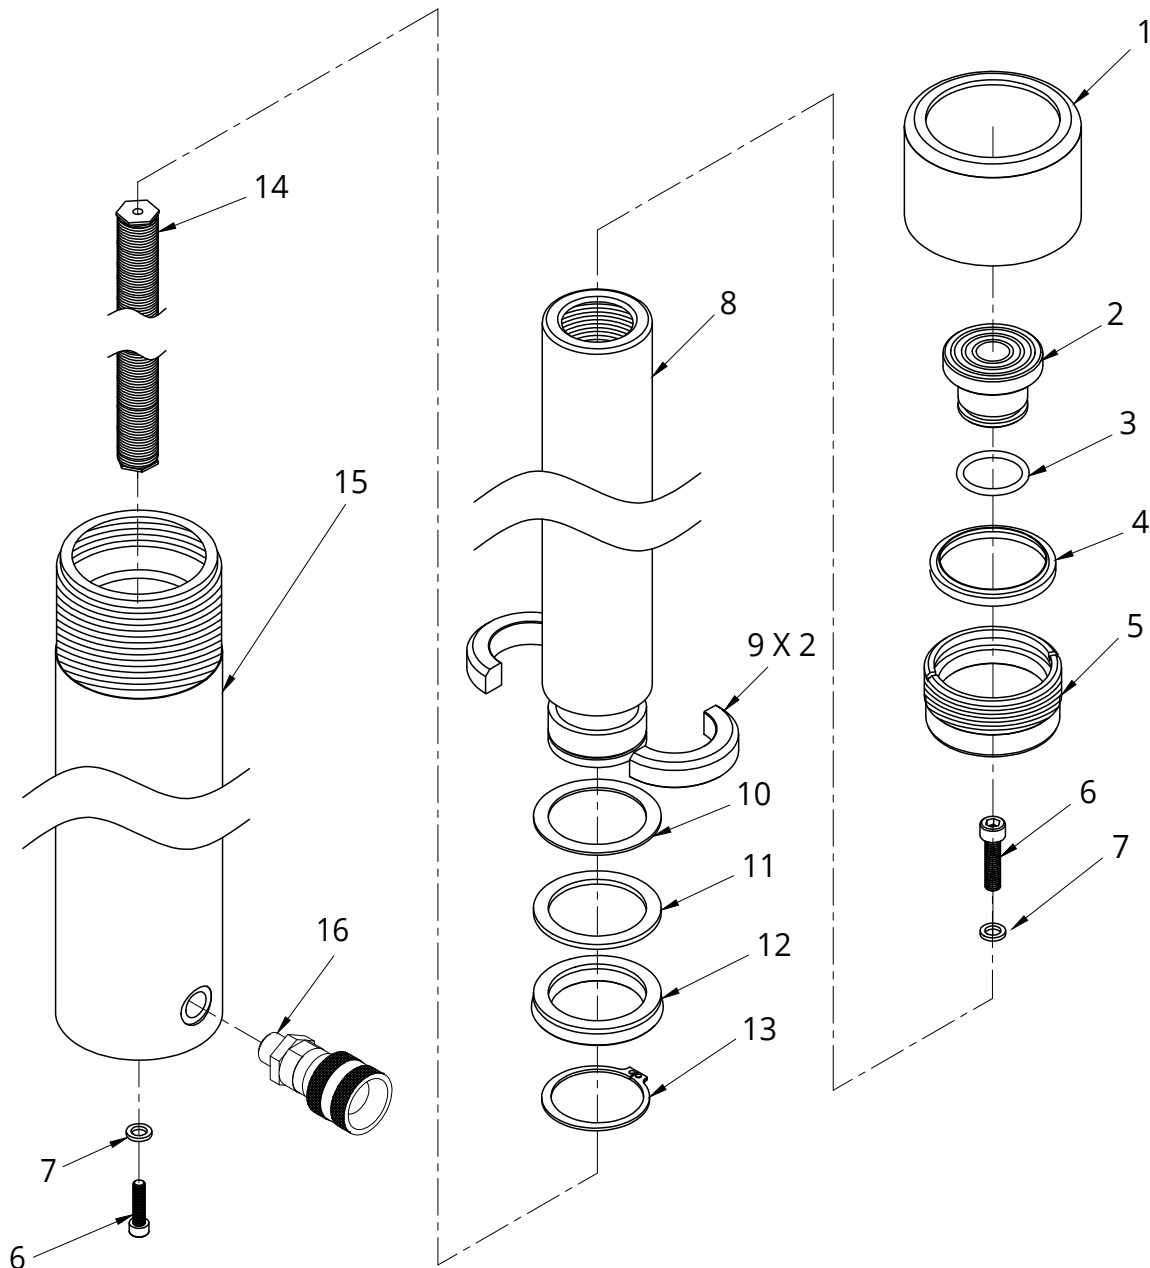

PowerX International, LLC
21860 Watertown Road
Waukesha, WI 53186
Ph: (414) 988-6202

Model: C25-X

SINGLE ACTING SPRING RETURN CYLINDER

PART LIST

PowerX International, LLC
21860 Watertown Road
Waukesha, WI 53186
Ph: (414) 988-6202

Repair Parts List

Item	Description	Qty.	Part Number							
			C25-1	C25-2	C25-4	C25-6	C25-8	C25-10	C25-12	C25-14
1	Rubber Protective Cover	1	PSV-C088	PSV-C088	PSV-C088	PSV-C088	PSV-C088	PSV-C088	PSV-C088	PSV-C088
2	Saddle	1	PSV-C089	PSV-C089	PSV-C089	PSV-C089	PSV-C089	PSV-C089	PSV-C089	PSV-C089
3	Saddle Ring	1	PSV-C090	PSV-C090	PSV-C090	PSV-C090	PSV-C090	PSV-C090	PSV-C090	PSV-C090
4	Wiper *	1	PSV-C091	PSV-C091	PSV-C091	PSV-C091	PSV-C091	PSV-C091	PSV-C091	PSV-C091
5	Stop Ring	1	PSV-C092	PSV-C092	PSV-C092	PSV-C092	PSV-C092	PSV-C092	PSV-C092	PSV-C092
6	Screw	2	PSV-C093	PSV-C093	PSV-C093	PSV-C093	PSV-C093	PSV-C093	PSV-C093	PSV-C093
7	Copper Washer *	2	PSV-C094	PSV-C094	PSV-C094	PSV-C094	PSV-C094	PSV-C094	PSV-C094	PSV-C094
8	Piston Rod	1	PSV-C095	PSV-C103	PSV-C106	PSV-C109	PSV-C112	PSV-C115	PSV-C118	PSV-C121
9	2-Piece Rod Bearing	1	PSV-C096	PSV-C096	PSV-C096	PSV-C096	PSV-C096	PSV-C096	PSV-C096	PSV-C096
10	Piston Washer *	1	PSV-C097	PSV-C097	PSV-C097	PSV-C097	PSV-C097	PSV-C097	PSV-C097	PSV-C097
11	Back-Up Ring *	1	PSV-C098	PSV-C098	PSV-C098	PSV-C098	PSV-C098	PSV-C098	PSV-C098	PSV-C098
12	U-Cup *	1	PSV-C099	PSV-C099	PSV-C099	PSV-C099	PSV-C099	PSV-C099	PSV-C099	PSV-C099
13	Retaining Ring	1	PSV-C100	PSV-C100	PSV-C100	PSV-C100	PSV-C100	PSV-C100	PSV-C100	PSV-C100
14	Retracting Spring	1	PSV-C101	PSV-C104	PSV-C107	PSV-C110	PSV-C113	PSV-C116	PSV-C119	PSV-C122
15	Cylinder Body	1	PSV-C102	PSV-C105	PSV-C108	PSV-C111	PSV-C114	PSV-C117	PSV-C120	PSV-C123
16	Coupler	1	PSV-C015	PSV-C015	PSV-C015	PSV-C015	PSV-C015	PSV-C015	PSV-C015	PSV-C015