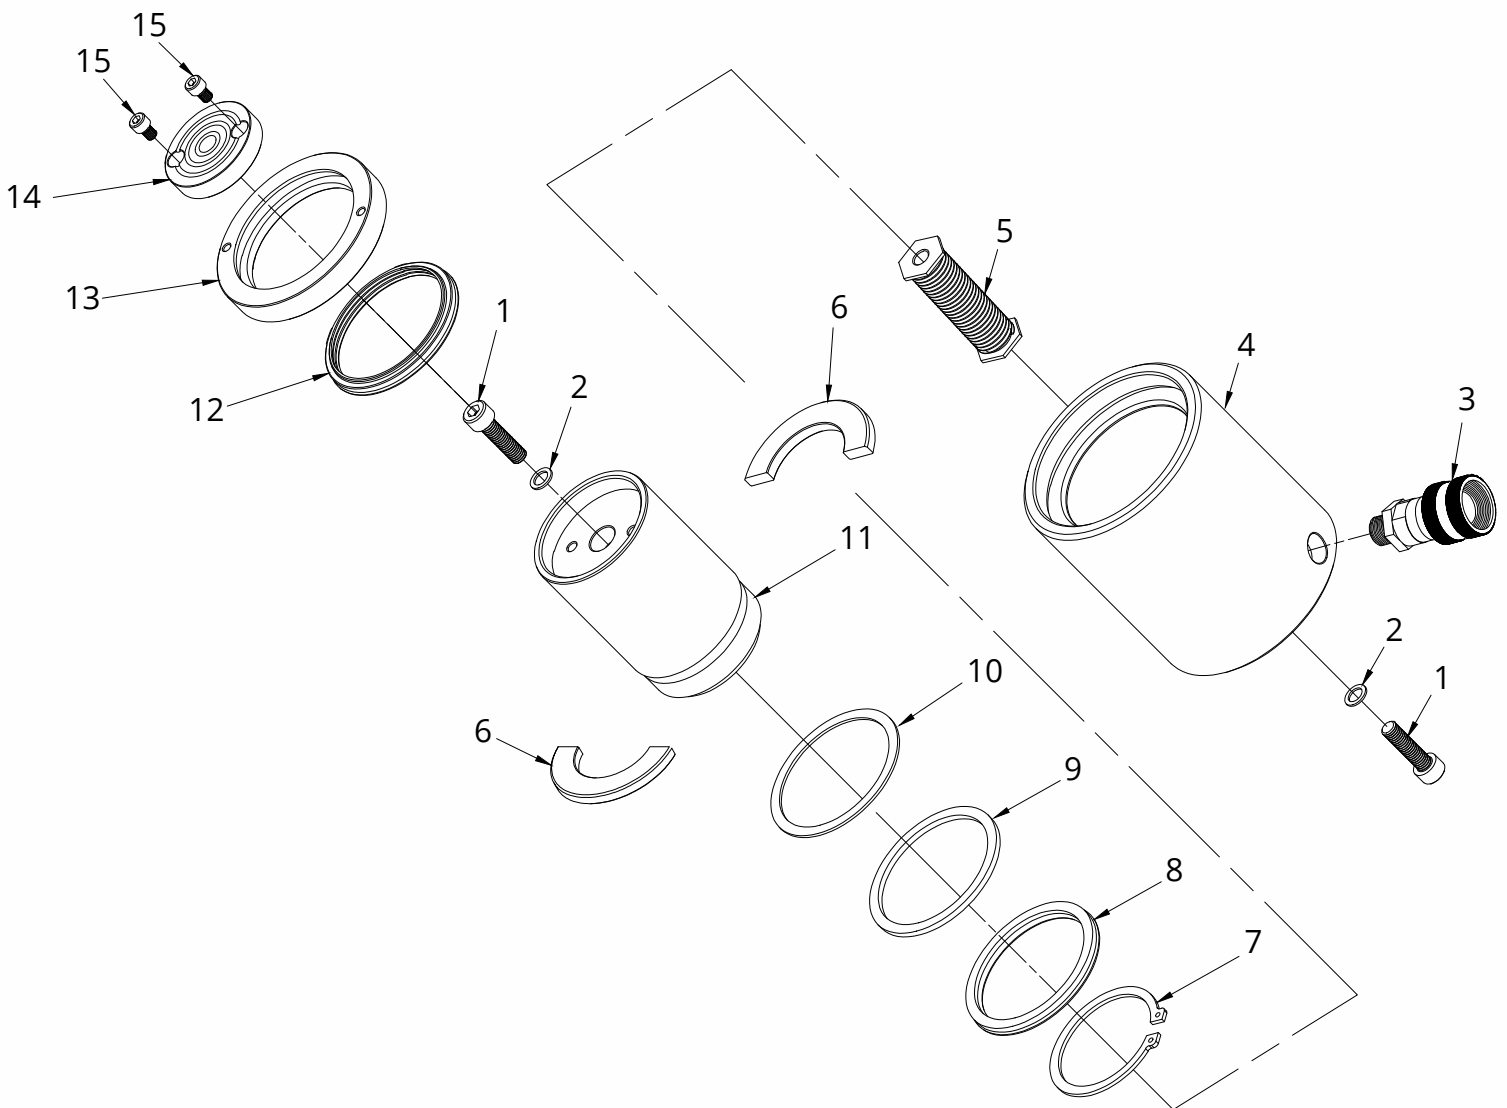

PowerX International, LLC
21860 Watertown Road
Waukesha, WI 53186
Ph: (414) 988-6202

Model: CL20-2

SINGLE ACTING LOW PROFILE CYLINDER

PART LIST

PowerX International, LLC
21860 Watertown Road
Waukesha, WI 53186
Ph: (414) 988-6202

Repair Parts List			
Item	Description	Qty.	Part Number
1	Screw	2	PSV-C180
2	Copper Washer *	2	PSV-C168
3	Coupler	1	PSV-C015
4	Cylinder Body	1	PSV-C181
5	Retracting Spring	1	PSV-C182
6	2-Piece Rod Bearing	1	PSV-C183
7	Retaining Ring	1	PSV-C172
8	U-Cup *	1	PSV-C184
9	Piston Washer *	1	PSV-C185
10	Back-Up Ring *	1	PSV-C186
11	Piston Rod	1	PSV-C187
12	Wiper *	1	PSV-C188
13	Locking Nut	1	PSV-C189
14	Saddle	1	PSV-C190
15	Saddle Screws	2	PSV-C191