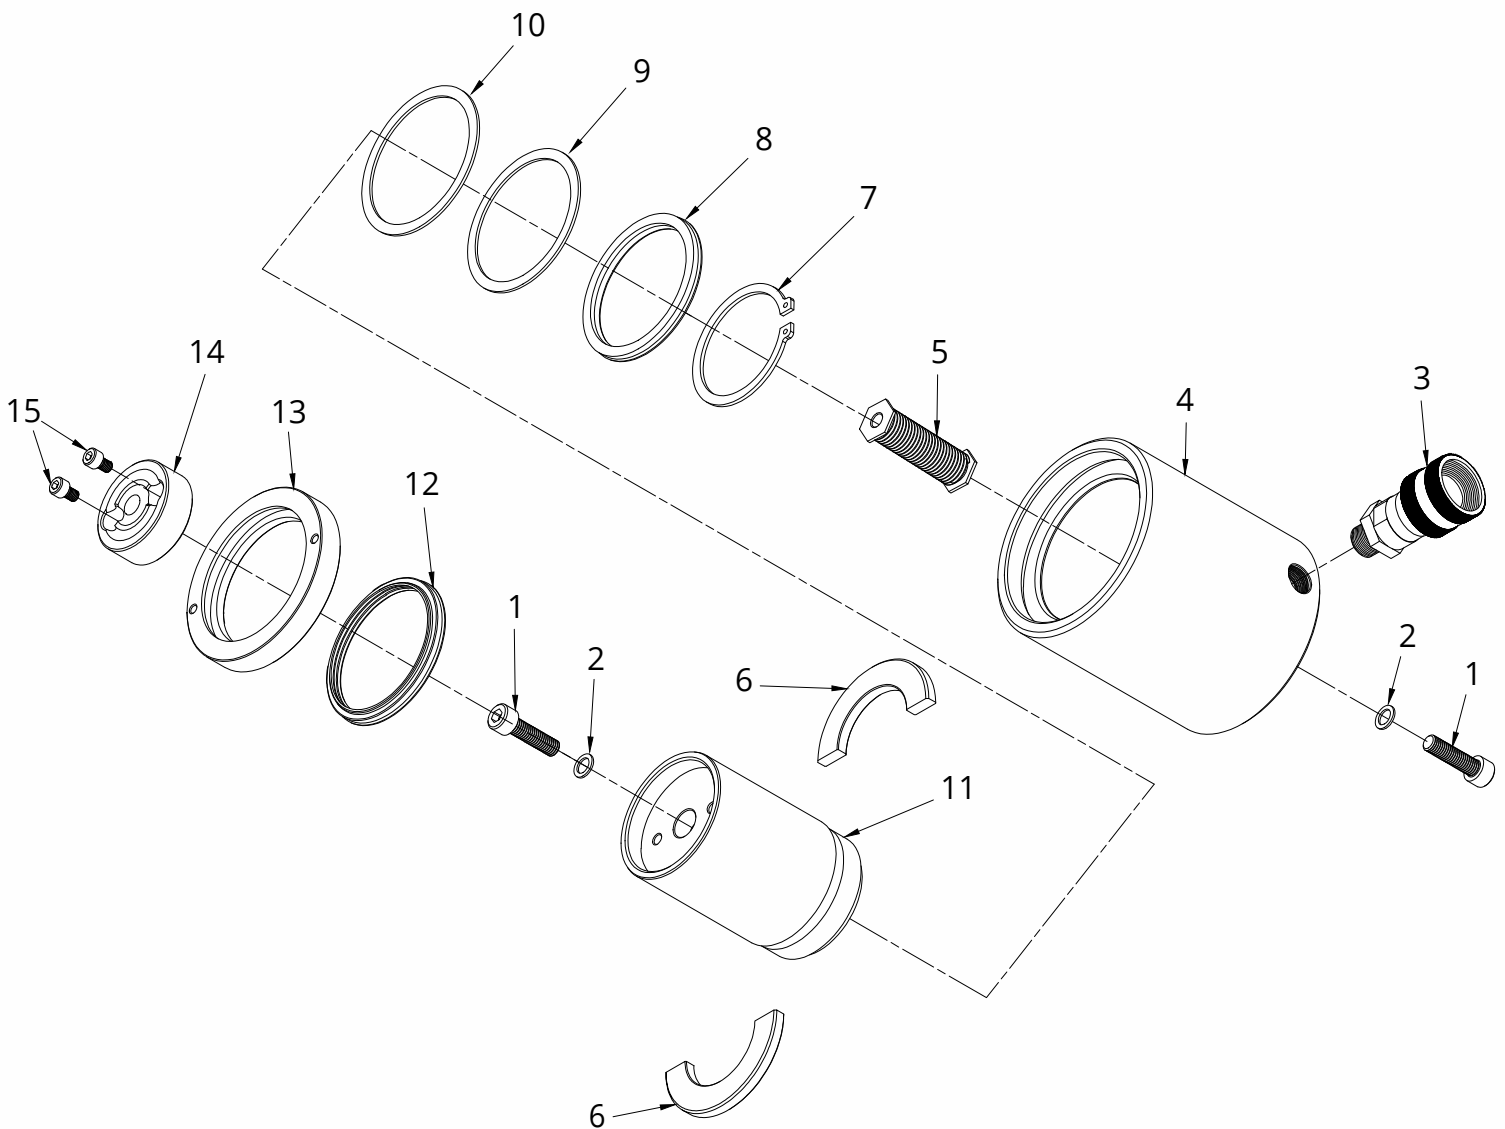

PowerX International, LLC
21860 Watertown Road
Waukesha, WI 53186
Ph: (414) 988-6202

Model: CL30-2

SINGLE ACTING LOW PROFILE CYLINDER

PART LIST

PowerX International, LLC
21860 Watertown Road
Waukesha, WI 53186
Ph: (414) 988-6202

Repair Parts List

Item	Description	Qty.	Part Number
1	Screw	2	PSV-C192
2	Copper Washer *	2	PSV-C193
3	Coupler	1	PSV-C015
4	Cylinder Body	1	PSV-C194
5	Retracting Spring	1	PSV-C195
6	2-Piece Rod Bearing	1	PSV-C196
7	Retaining Ring	1	PSV-C197
8	U-Cup *	1	PSV-C198
9	Piston Washer *	1	PSV-C199
10	Back-Up Ring *	1	PSV-C200
11	Piston Rod	1	PSV-C201
12	Wiper *	1	PSV-C202
13	Locking Nut	1	PSV-C203
14	Saddle	1	PSV-C204
15	Saddle Screws	2	PSV-C191