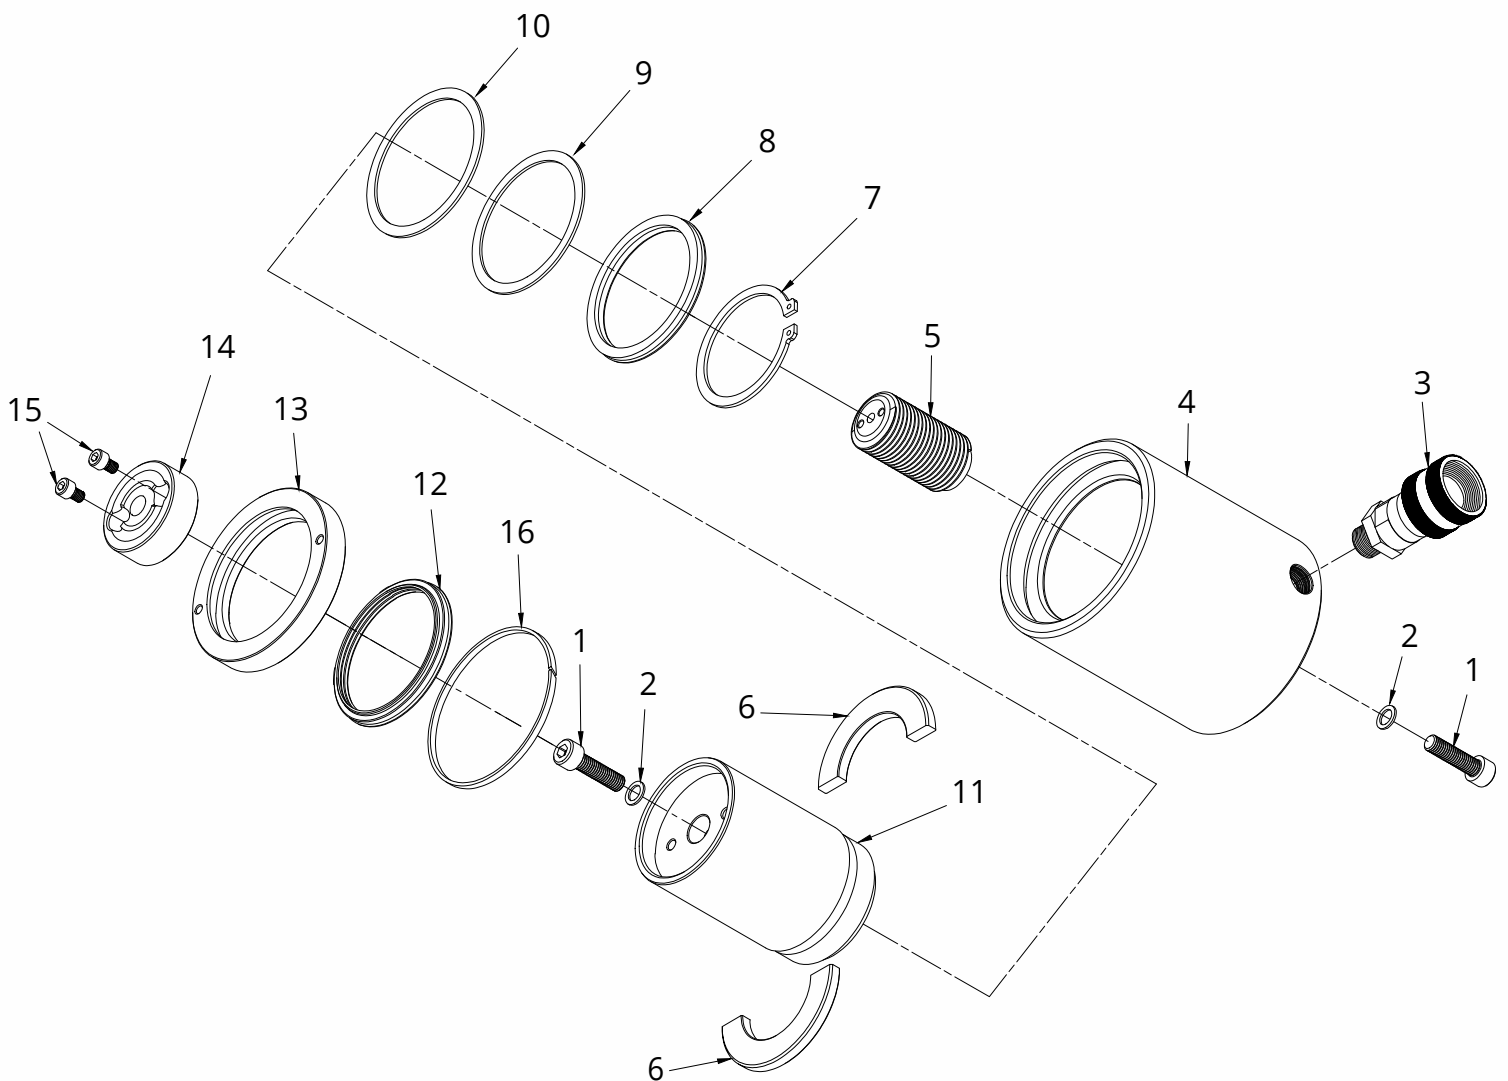

PowerX International, LLC
21860 Watertown Road
Waukesha, WI 53186
Ph: (414) 988-6202

Model: CL50-2

SINGLE ACTING LOW PROFILE CYLINDER

PART LIST

PowerX International, LLC
21860 Watertown Road
Waukesha, WI 53186
Ph: (414) 988-6202

Repair Parts List			
Item	Description	Qty.	Part Number
1	Screw	2	PSV-C205
2	Copper Washer *	2	PSV-C193
3	Coupler	1	PSV-C015
4	Cylinder Body	1	PSV-C206
5	Retracting Spring	1	PSV-C207
6	2-Piece Rod Bearing	1	PSV-C208
7	Retaining Ring	1	PSV-C209
8	U-Cup *	1	PSV-C210
9	Piston Washer *	1	PSV-C211
10	Back-Up Ring *	1	PSV-C212
11	Piston Rod	1	PSV-C213
12	Wiper *	1	PSV-C214
13	Locking Nut	1	PSV-C215
14	Saddle	1	PSV-C216
15	Saddle Screws	2	PSV-C217
16	Place Holder	1	PSV-C218